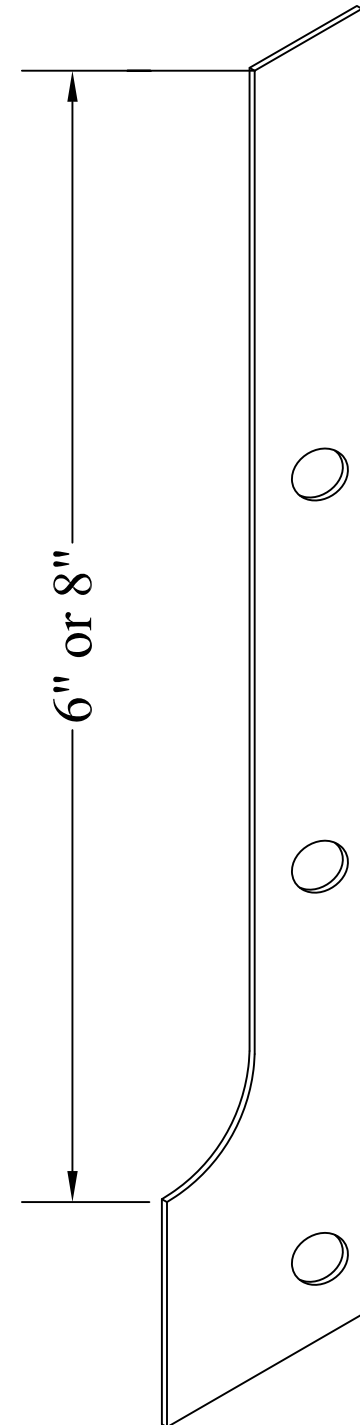

## Cove Base Divider, 16 Gauge

Strip Height	Material
6"	Zinc, Brass
8"	Zinc, Brass
* 16 Gauge Cove Base Dividers are typically available with 3/4", 1", 1-1/4" & 1-1/2" Radii and are used in cementitious terrazzo applications	